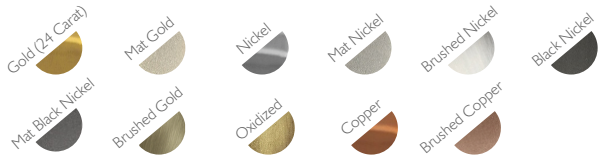

TPOLOGY | SUSPENSION

NAME | LABICS
REF. | 9710.2

DIMENSIONS

Height : 80 cm Width : 131cm

WEIGHT

Net Weight: 3kg Gross Weight: 8kg

LAMPS

Number: 2 Type: 40W max | G9

PACKING

Dimension: 118x27x27 cm

METAL FINISHING

Lacquered \\ Shine or mat \\ All RAL colours available

GLASS

-  - Products manufactured according the European norm of security EN 60 598-1.
-  - Products adjusted for instalation in surfaces normally inflammable.
-  - Products of class II. The electric isolation is double or reinforced.
-  - Products with the possibility of instalation of low-energy consumption bulbs.